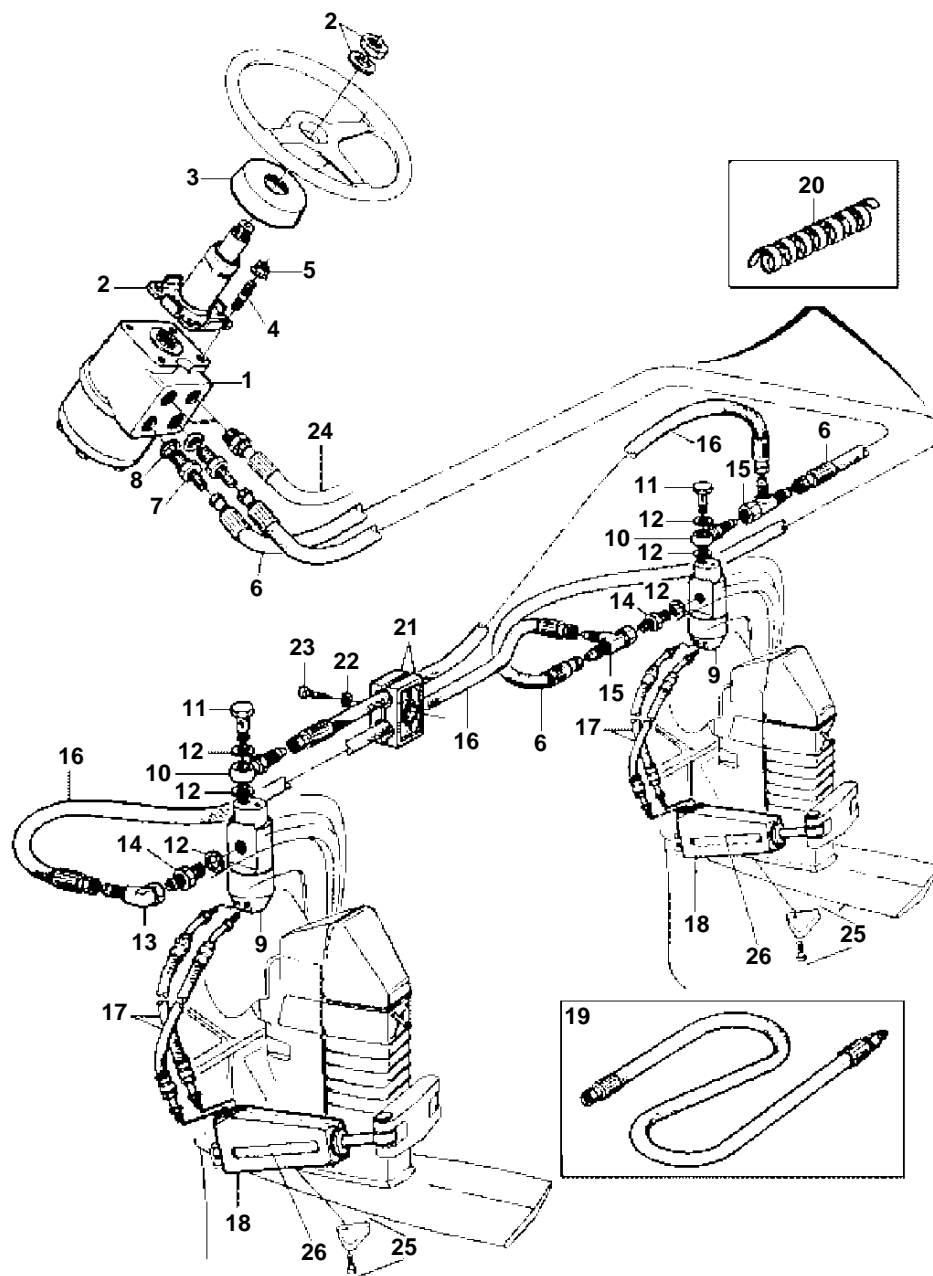

DPX - XACT™ STEERING & STEERING CYLINDERS (TWIN INSTALLATION)

DPX - XACT™ STEERING & STEERING CYLINDERS (TWIN INSTALLATION)

REF	PART NO.	QTY	DESCRIPTION	NOTES
1	872156	1	Control unit	
2	872157	1	Retainer	
3	873357	1	Cover	
4	924085	4	Stud	
5	971095	4	Nut	
6	872158	2	Hose, L = 6000 mm	
7	873340	2	Nipple	
8	873341	2	Washer	
9	872956	2	Grommet	
10	873325	2	Banjo nipple	
11	873326	2	Hollow screw	
12	873327	6	Washer	
13	873328	2	Elbow nipple	
14	873329	2	Nipple	
15	873330	2	T-nipple	
16	872166	2	Hose, L = 1200 mm	
17	872593	8	Hose	
18	873231	4	Steering cylinder	Mounted on DPX interm hsg
19	872169	1	Hydraulic hose, L = 1000 mm	
20	873331	1	Coil, L = 500 mm	
21	873335	3	Clamp	
22	873337	3	Washer	
23	873339	3	Screw	
24	872158	2	Hose, For servo pump	
25	872793	2	Zinc anode kit	
	872675	2	· Zinc anod	
	963683	2	· Screw	
26	872965	2	Decal, Steering cylinder	